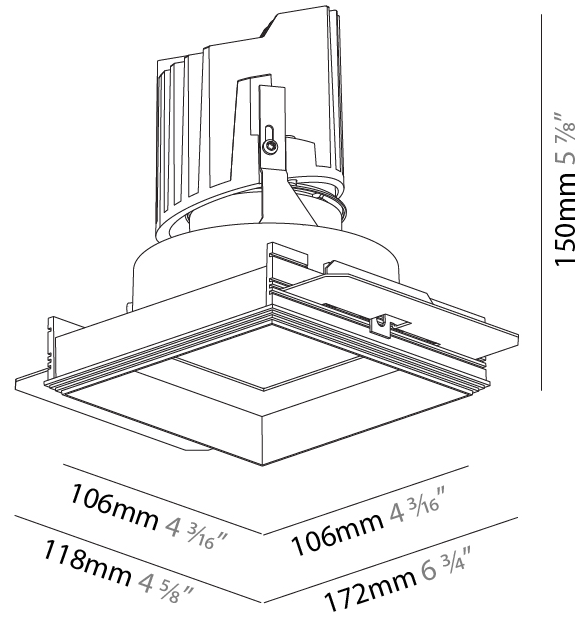

PHYSICAL

Shape: Square
Length (mm): 106
Length (in): 4 ³/₁₆
Width (mm): 106
Width (in): 4 ³/₁₆
Height (mm): 150
Height (in): 5 ⁷/₈
Ceiling Thickness (mm): 10 / 12.5 / 15 / 25
Ceiling Thickness (in): 3/8 or 1/2 or 9/16 or 1
Min. Recessing Depth (mm): 170
Min. Recessing Depth (in): 6 ¹¹/₁₆
Light Distribution: Downlight
Weight (kg): 0.769
Weight (lbs): 1.69
Fixture Finish: SSR / BKV / CWI / CRY / HAB / LAG / UFT / ITA / RUA / RUR / MIC / FTG / MYG / TWT / LOD / PUS / FRO / FUP / KIA / POP / BLS / SPG / MEY / GOH / GUM / CHC / COM / ABZ / JAG / OBR / MOS / ROR
Fixture Material: Aluminum Die Cast
Cut-out Measurements: 120mm / 4 3/4" x 120mm / 4 3/4"
Upon Request: Unique Ceiling Thickness

ELECTRICAL

Lamp Type: LED (Zhaga Standard)
Input Wattage (W): 16.5
Total Output Wattage (W): 14.7
Dimming: Dali Dimming
Driver Included: No
Driver Location: Recessed Housing
Driver Type: Constant Current - 120Vac
Driver Class: Class 2
Housing: See Components
Input Voltage (V): 120
Constant Current (MA): 350

LED

Number of LEDs: 1
Max. Delivered Lumen (lm): 770
Nominal Lumen (lm): 1140
CRI: >90 CRI
Lamp Life (hrs): 50000
Upon Request: RGB-W Tunable White Special Color Temperature Special LED

OPTICAL

Reflector: 20 / 40 / 60
Upon Request: Special Beam Angles

RATINGS AND CERTIFICATIONS

Certified By: Certified for North American Standards

IP rating: IP20
Zaneen Company Inc. © 2024, T 1800-388-3382, F 416-247-9319, www.zaneen.com

PROJECT
TYPE
SPECIFIER
QUANTITY
DATE