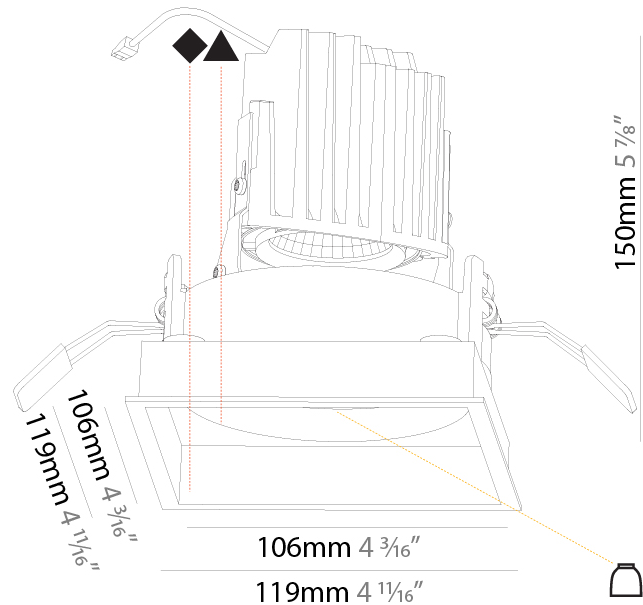

GENERAL

Series: Bioniq
Subseries: Bioniq Square Deep
Brand: Prolicht
Division: Architectural
Mounting Type: Recessed
Mounting Location: Ceiling
Subcategory: Downlight

PHYSICAL

Shape: Square
Length (mm): 119
Length (in): 4 11/16
Width (mm): 119
Width (in): 4 11/16
Depth (mm): 150
Depth (in): 5 7/8
Ceiling Thickness (mm): 10 / 12.5 / 15
Ceiling Thickness (in): 3/8 or 1/2 or 9/16
Min. Recessing Depth (mm): 170
Min. Recessing Depth (in): 6 11/16
Light Distribution: Downlight
Weight (kg): 0.592
Weight (lbs): 1.31
Fixture Finish: SSR / BKV / CWI / CRY / HAB / LAG / UFT / ITA / RUA / RUR / MIC / FTG / MYG / TWT / LOD / PUS / FRO / FUP / KIA / POP / BLS / SPG / MEY / GOH / GUM / CHC / COM / ABZ / JAG / OBR / MOS / ROR
Fixture Material: Aluminum Die Cast
Cut-out Measurements: 114mm / 4 1/2" x 114mm / 4 1/2"

ELECTRICAL

Lamp Type: LED (Zhaga Standard)
Total Output Wattage (W): 15
Dimming: Dali Dimming
Driver Included: No
Driver Location: Recessed Housing
Driver Type: Constant Current 120Vac
Housing: See components
Input Voltage (V): 120
Constant Current (MA): 350

LED

Number of LEDs: 1
Color Temperature (°K): Warm Dim
Max. Delivered Lumen (lm): 760
Nominal Lumen (lm): 1140
CRI: >90 CRI
Lamp Life (hrs): 50000

OPTICAL

Reflector°: 20 / 40 / 60
Adjustability: Rotational 355°; Tilt 30°

RATINGS AND CERTIFICATIONS

Certified By: Certified for North American Standards
IP rating: IP20